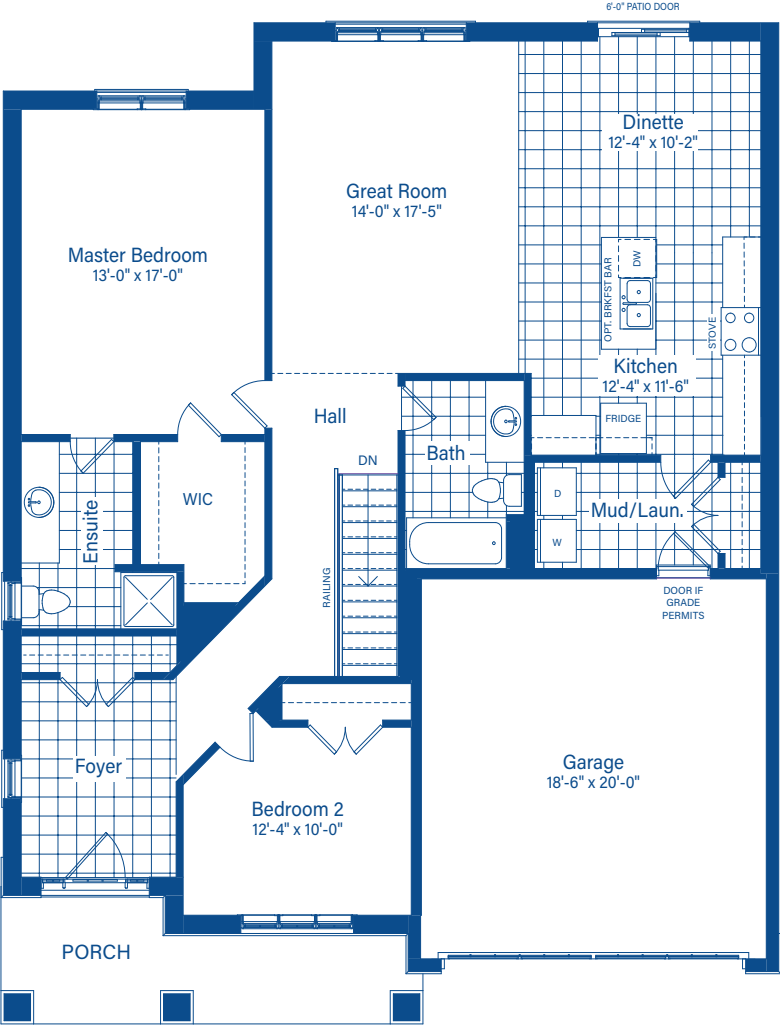

GLASGOW

1584 SQ.FT.

ELEVATION H

GLASGOW

ELEVATION G

DEVONLEIGH HOMES

WEB: DevonleighHomes.com

Plans and specifications are subject to change without notice.
All renderings and photographs are artist's concept. E&O.E.

BASEMENT

MAIN FLOOR