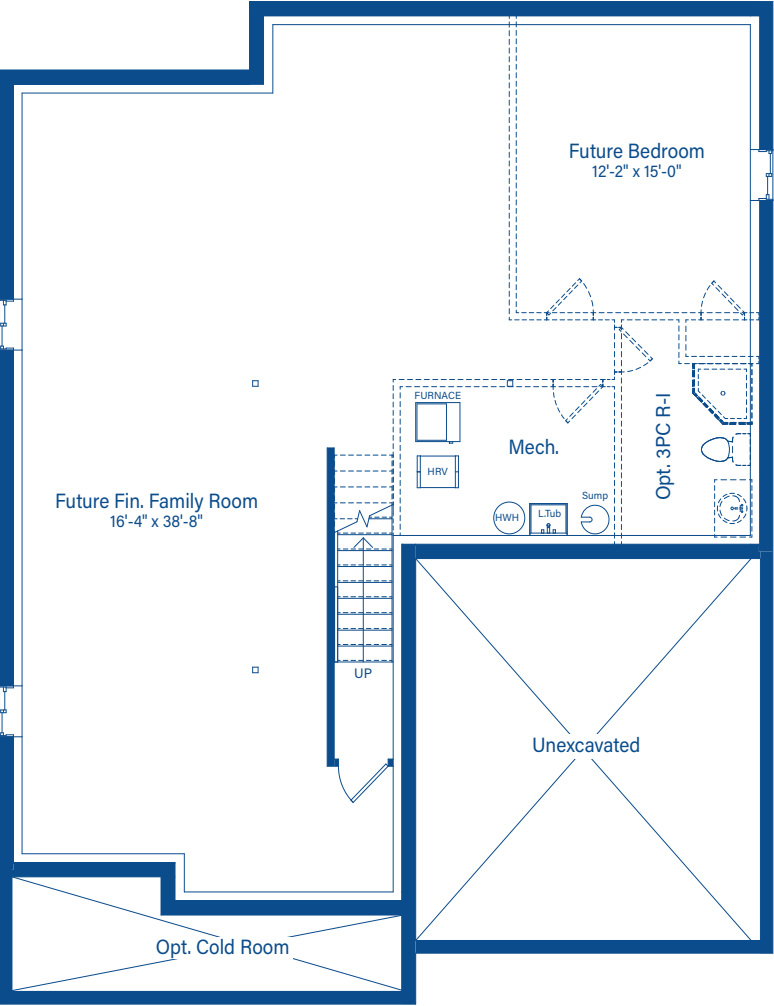

GLASGOW

1584 SQ.FT.

ELEVATION H

GLASGOW

ELEVATION G

DEVONLEIGH HOMES

WEB: DevonleighHomes.com

Plans and specifications are subject to change without notice.
All renderings and photographs are artist's concept. E&O.E.

BASEMENT

MAIN FLOOR